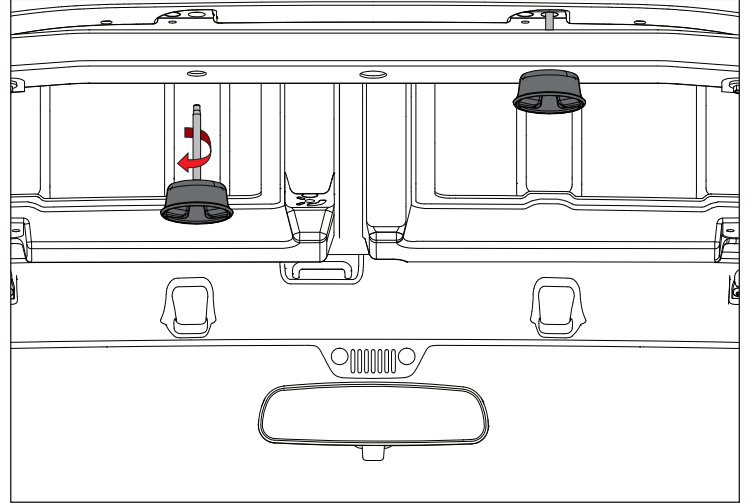

FOR WARRANTY INFORMATION VISIT: www.Omix-Ada.com

OMIX-ADA, Inc.

460 HORIZON DR. SUITE 400 | SUWANEE, GA 30024 | PHONE: 770-614-6101 | FAX: 770-614-6069 | info@omix-ada.com

Elite Freedom Panel Knobs

1. Unscrew factory Targa Top Knobs.